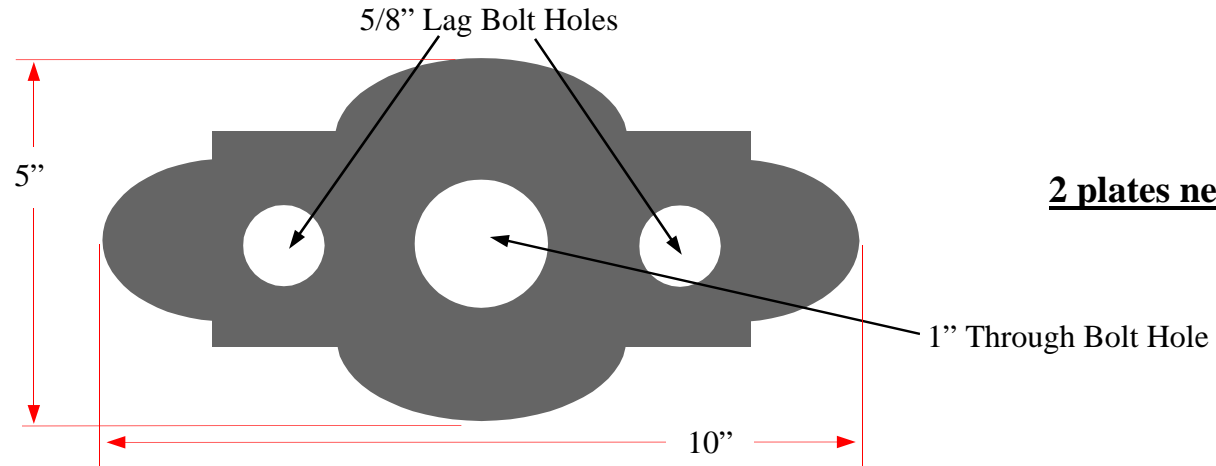

# Log Truss Through Bolt Plate

**Gordon McAlister**  
**Email: [mcaliste@optonline.net](mailto:mcaliste@optonline.net)**

Front View

Plate Detail

Top View

Bottom View

Color: Black Wrought Iron

Front View