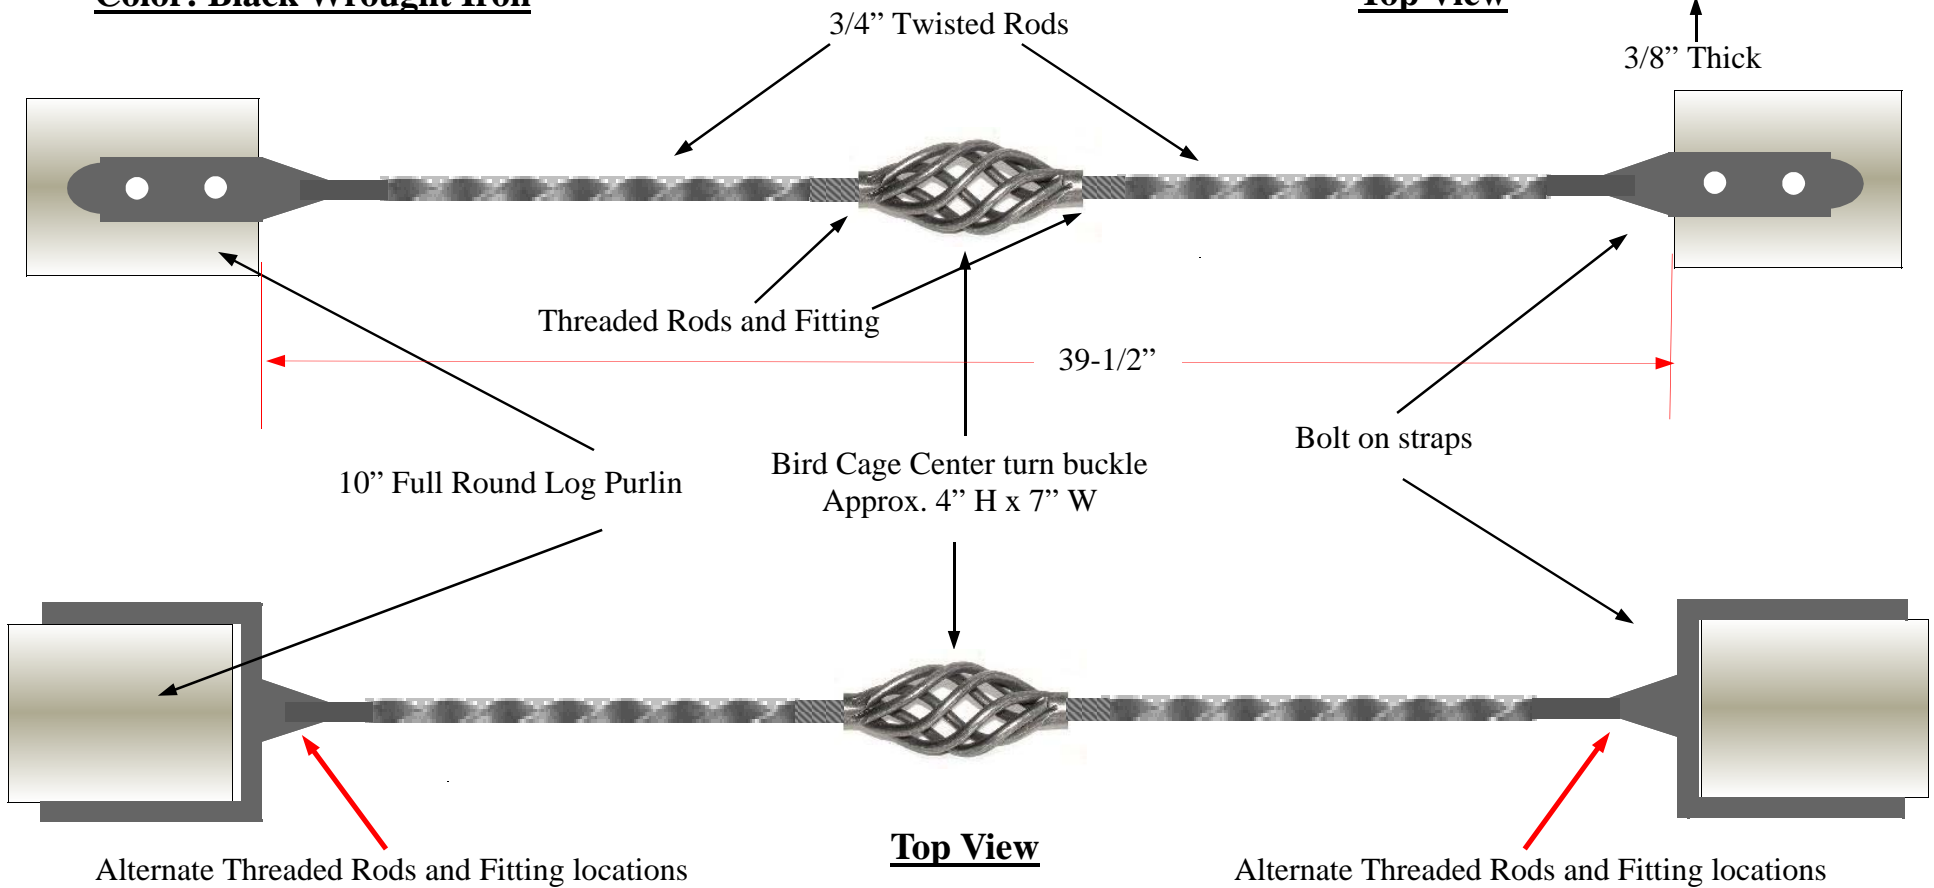

## Log Purlin Span Tie

Color: Black Wrought Iron

# Log Truss Through Bolt Plate

**Gordon McAlister**  
**Email: [mcaliste@optonline.net](mailto:mcaliste@optonline.net)**

Front View

Plate Detail

Top View

Bottom View

Color: Black Wrought Iron

Front View