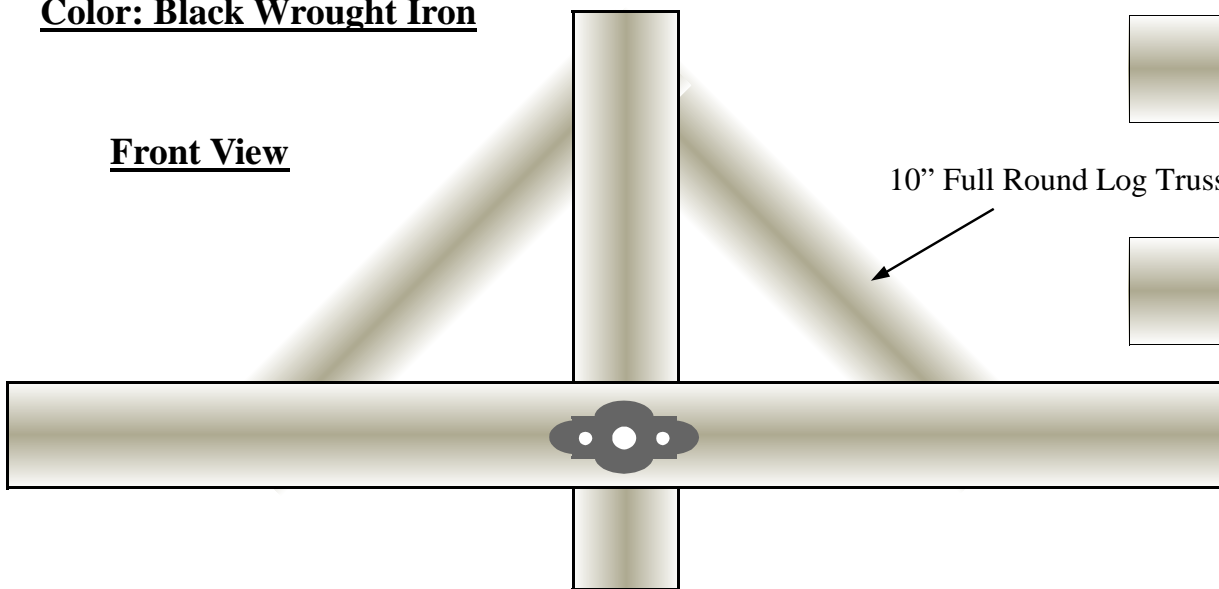

## Log Purlin Span Tie

Color: Black Wrought Iron

# Log Truss Through Bolt Plate

**Gordon McAlister**  
**Email: [mcaliste@optonline.net](mailto:mcaliste@optonline.net)**

Front View

Plate Detail

Top View

Bottom View

Color: Black Wrought Iron

Front View