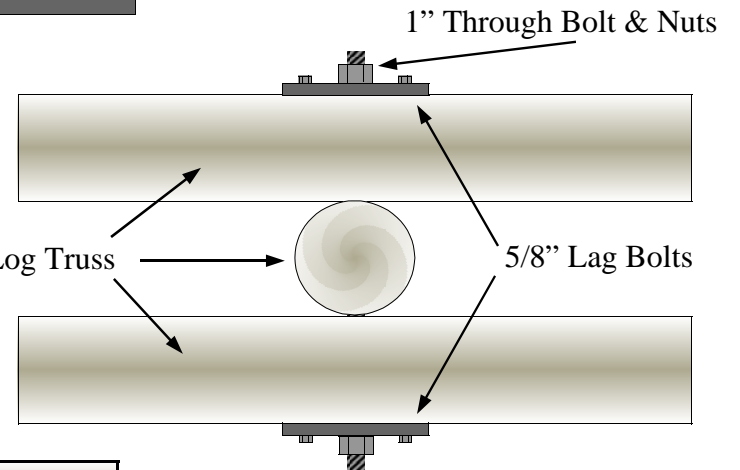

# Log Truss Through Bolt Plate

**Gordon McAlister**  
**Email: [mcaliste@optonline.net](mailto:mcaliste@optonline.net)**

Front View

Plate Detail

Top View

Bottom View

Color: Black Wrought Iron

Front View